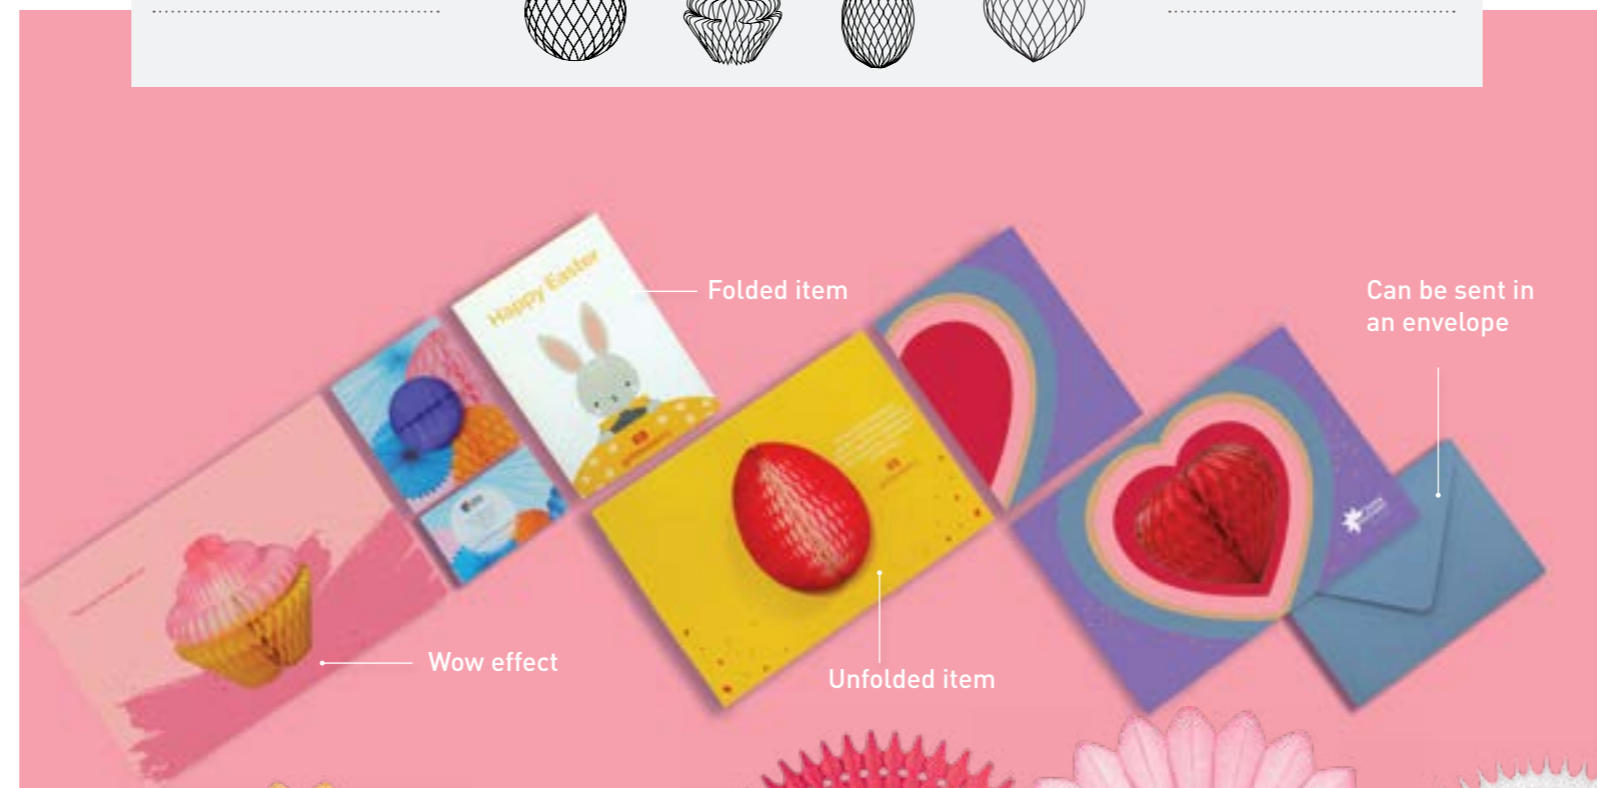

OTHER GREETING CARDS

Print with promotional information can be added in various ways. Honeycomb articles can be placed inside greeting cards with your print.
Weight of the greeting card varies between 60 - 120 grams depending of the artical insed.

CUPCAKE
1307-026 12cm
1308-058 33cm

HEART
4818-007 9,5cm
4823-007 15cm

EASTER EGG
1609-006 8cm
5625-006 28cm
5630-006 44cm