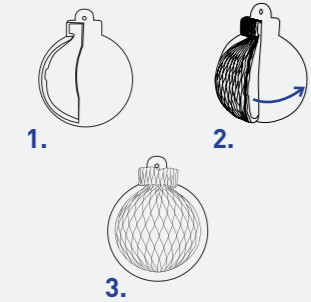

CHRISTMAS BAUBLES

STANDARD SIZES:
 5934-008 15 cm
 5935-008 32 cm
 5936-008 47 cm
 5937-008 70 cm

DESIGN AND PRINTING OPTIONS:

FOLDING INSTRUCTIONS:

CHRISTMAS CARDS

CARD WITH CHRISTMAS TREE ORNAMENT

Size of folded card 148x104mm
 Size of the article (folded) 110x40mm

CARD WITH BIGGER CHRISTMAS TREE & RIBBON

Size of folded card 235x155mm
 Size of the article (folded) 235x105mm

SNOWFLAKE CARD THAT CAN BE PLACED ON CHRISTMAS TREE

Size of folded card 148x104mm
 Size of the article (folded) 120x90mm