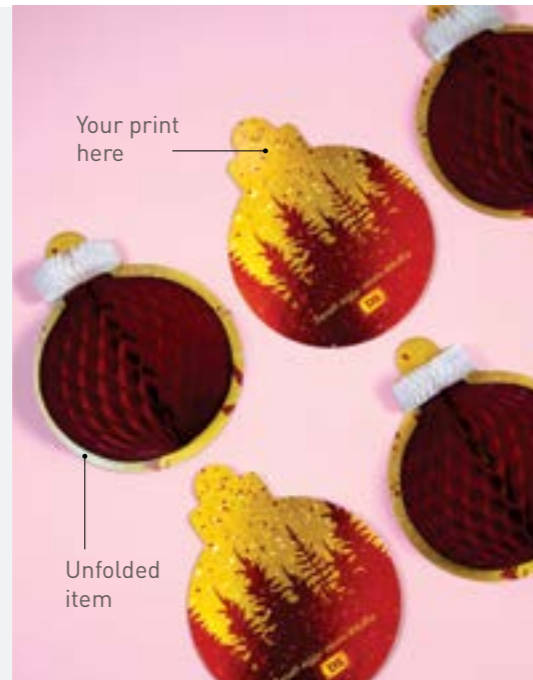

CHRISTMAS BAUBLES

STANDARD SIZES:
 5934-008 15 cm
 5935-008 32 cm
 5936-008 47 cm
 5937-008 70 cm

DESIGN AND PRINTING OPTIONS:

FOLDING INSTRUCTIONS:

CHRISTMAS CARDS

CARD WITH CHRISTMAS TREE ORNAMENT

Size of folded card 148x104mm
 Size of the article (folded) 110x40mm

CARD WITH BIGGER CHRISTMAS TREE & RIBBON

Size of folded card 235x155mm
 Size of the article (folded) 235x105mm

SNOWFLAKE CARD THAT CAN BE PLACED ON CHRISTMAS TREE

Size of folded card 148x104mm
 Size of the article (folded) 120x90mm

Folded item with a print

Unfolded item

Folded item with no print

FAN WITH PRINTED CARDBOARD STRIPES

Your print here
 Various design and printing options

9050-007 20cm

9048S-106 16cm

9049S-015 17cm

SIZES:
5897-003 30 cm
5896-003 21 cm
5895-003 15 cm

SIZES:
5897-003 30 cm
5896-003 21 cm
5895-003 15 cm

OTHER GREETING CARDS

Print with promotional information can be added in various ways. Honeycomb articles can be placed inside greeting cards with your print.
Weight of the greeting card varies between 60 - 120 grams depending of the artical insed.